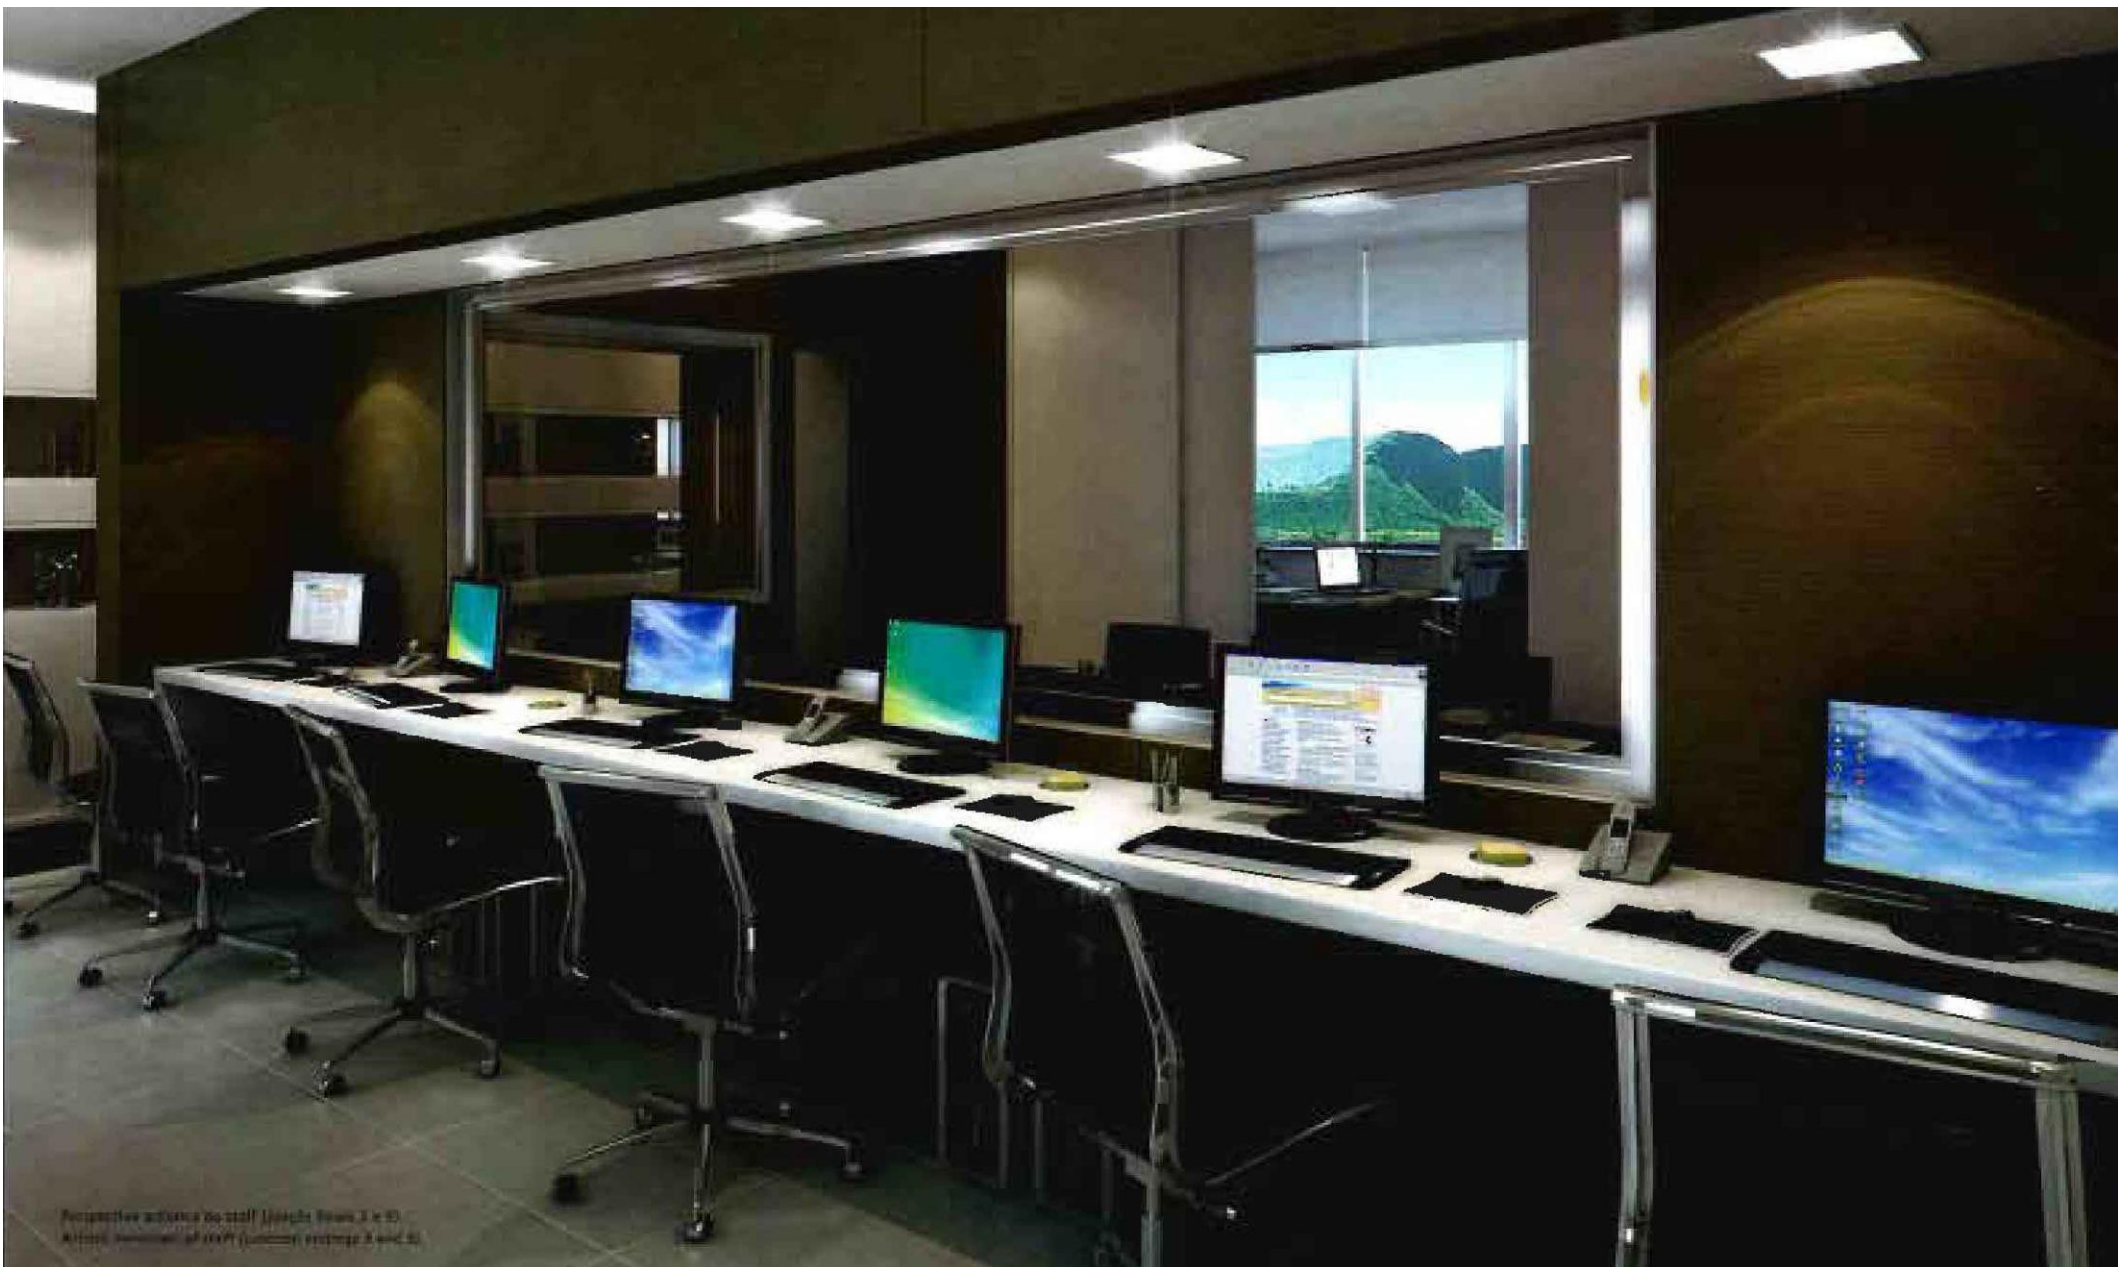

Perspectiva artística da fachada.

icon

Dávila  
ARQUITETURA

Perpective view of staff lounge from 2 x 10.  
A view of the staff lounge from 2 x 10.